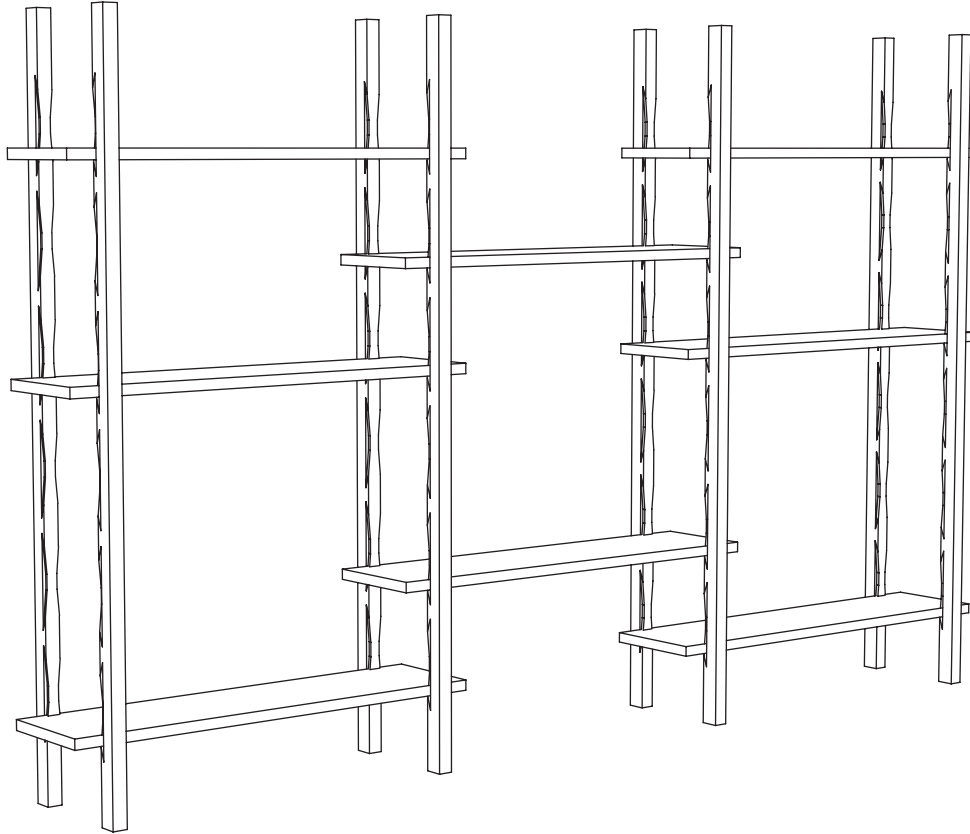

Simple in design yet ingenious in its function, the MS01 shelf is a modular storage solution that optimizes versatility and user customization. With extensions available, a single unit can expand to accommodate multiple situations. Designed with modularity and versatility in mind, the MS01 adapts to the user's requirements.

The legs and shelves employ a slot-and-secure system, requiring no tools or adhesives to assemble. With the freedom to customize shelf placement, the choice is yours. Increase the number of shelves, or combine several shelves together – discover how MS01 simplifies and streamlines your storage solutions.

Materials

Oak legs
Oak shelves

Finishes

Natural *
Custom finishes available on request.
Surcharge may apply. *

Dimensions

MS01 SHELF

NICO

Simple in design yet ingenious in its function, the MS01 shelf is a modular storage solution that optimizes versatility and user customization. With extensions available, a single unit can expand to accommodate multiple situations. Designed with modularity and versatility in mind, the MS01 adapts to the user's requirements.