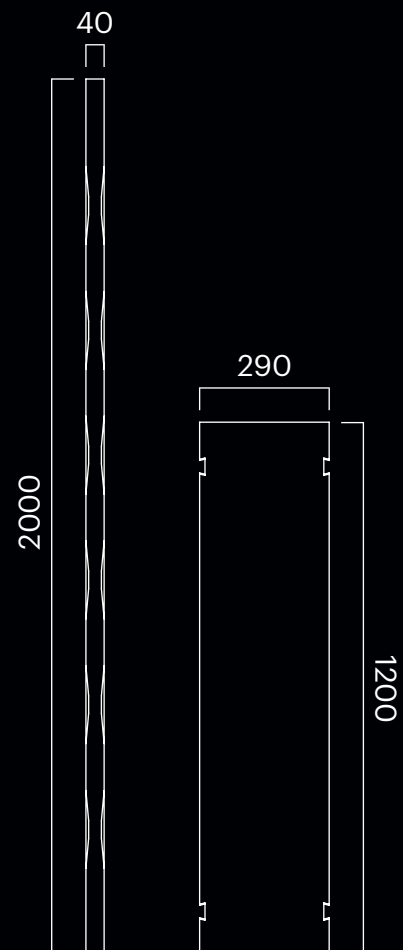

Dimensions